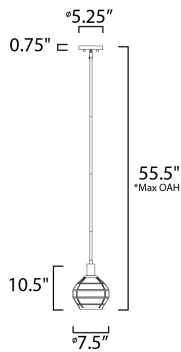

PRODUCT DESCRIPTION

A return of Bound Glass lighting, Heirloom features a classic globe shape with rectilinear clear glass panels finished in two-tone Black and Burnished Brass. The wall mounts are made of brass and aluminum which makes them suitable for outdoors as well as indoors.

*max overall height

MEASUREMENTS

- DIMENSION : 7.5" L x 7.5" W x 10.5" H
- MAX OAH : 55.5" OAH
- CANOPY : 5.125" W x 0.75" H x 5.125" L
- HANGING WEIGHT : 3.75 lb

LAMPING

- INPUT VOLTAGE : 120V
- BULB : 1 x 60W Incandescent E26 Medium , 60W Total
- BULB INCLUDED : (Not Included)
- DIMMABLE : Yes