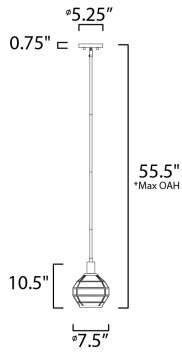

**PRODUCT DESCRIPTION**

A return of Bound Glass lighting, Heirloom features a classic globe shape with rectilinear clear glass panels finished in two-tone Black and Burnished Brass. The wall mounts are made of brass and aluminum which makes them suitable for outdoors as well as indoors.

\*max overall height

**MEASUREMENTS**

- DIMENSION : 7.5" L x 7.5" W x 10.5" H
- MAX OAH : 55.5" OAH
- CANOPY : 5.125" W x 0.75" H x 5.125" L
- HANGING WEIGHT : 3.75 lb

**LAMPING**

- INPUT VOLTAGE : 120V
- BULB : 1 x 60W Incandescent E26 Medium , 60W Total
- BULB INCLUDED : (Not Included)
- DIMMABLE : Yes