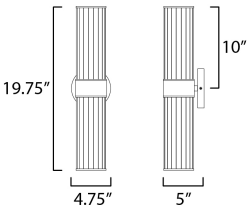

PRODUCT DESCRIPTION

Simple, yet stylish, this minimal chandelier comes in your choice of Satin Brass or Matte Black bringing contemporary appeal. Clear Ribbed glass shades are fitted with rings in a coordinating color to complete the look.