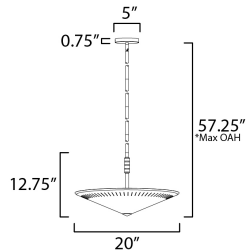

MEASUREMENTS

- DIMENSION : 20" W x 12.75" H
- MAX OAH : 57.25" OAH
- CANOPY : 5" W x 0.75" H
- HANGING WEIGHT : 10.25 lb

LAMPING

- INPUT VOLTAGE : 120V
- BULB : 3 x 60W Incandescent E26 Medium , 180W Total
- BULB INCLUDED : (Not Included)
- DIMMABLE :