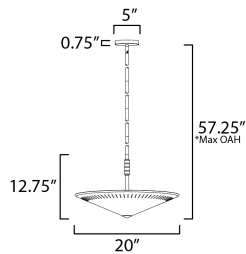

MEASUREMENTS

DIMENSION : 20" W x 12.75" H
 MAX OAH : 57.25" OAH
 CANOPY : 5" W x 0.75" H
 HANGING WEIGHT : 10.25 lb

LAMPING

INPUT VOLTAGE : 120V
 BULB : 3 x 60W Incandescent E26 Medium , 180W Total
 BULB INCLUDED : (Not Included)
 DIMMABLE :