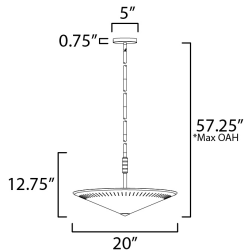

MEASUREMENTS

- DIMENSION : 20" W x 12.75" H
- MAX OAH : 57.25" OAH
- CANOPY : 5" W x 0.75" H
- HANGING WEIGHT : 10.25 lb

LAMPING

- INPUT VOLTAGE : 120V
- BULB : 3 x 60W Incandescent E26 Medium , 180W Total
- BULB INCLUDED : (Not Included)
- DIMMABLE :