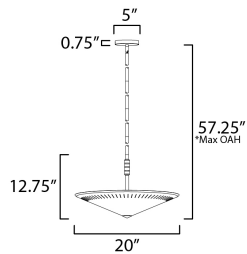

MEASUREMENTS

DIMENSION : 20" W x 12.75" H
 MAX OAH : 57.25" OAH
 CANOPY : 5" W x 0.75" H
 HANGING WEIGHT : 10.25 lb

LAMPING

INPUT VOLTAGE : 120V
 BULB : 3 x 60W Incandescent E26 Medium , 180W Total
 BULB INCLUDED : (Not Included)
 DIMMABLE :