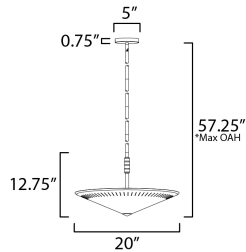

MEASUREMENTS

DIMENSION : 20" W x 12.75" H
 MAX OAH : 57.25" OAH
 CANOPY : 5" W x 0.75" H
 HANGING WEIGHT : 10.25 lb

LAMPING

INPUT VOLTAGE : 120V
 BULB : 3 x 60W Incandescent E26 Medium , 180W Total
 BULB INCLUDED : (Not Included)
 DIMMABLE :