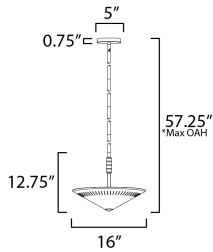

**MEASUREMENTS**

DIMENSION : 16" W x 12.75" H  
 MAX OAH : 57.25" OAH  
 CANOPY : 5" W x 0.75" H  
 HANGING WEIGHT : 8.11 lb

**LAMPING**

INPUT VOLTAGE : 120V  
 BULB : 2 x 60W Incandescent E26 Medium , 120W Total  
 BULB INCLUDED : (Not Included)  
 DIMMABLE :