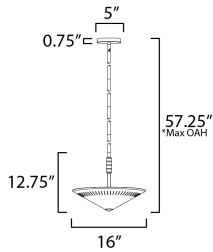

MEASUREMENTS

DIMENSION : 16" W x 12.75" H
 MAX OAH : 57.25" OAH
 CANOPY : 5" W x 0.75" H
 HANGING WEIGHT : 8.11 lb

LAMPING

INPUT VOLTAGE : 120V
 BULB : 2 x 60W Incandescent E26 Medium , 120W Total
 BULB INCLUDED : (Not Included)
 DIMMABLE :