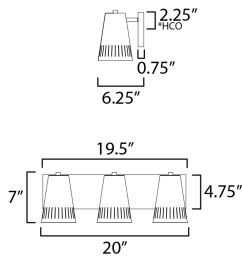

PRODUCT DESCRIPTION

A retro re-imagining of perforated brass shades, this collection is inspired by Scandinavian Mid-Century Modern design. The conical forms feature cut outs along the edge of the shade allowing light to illuminate downward in a spectacular lighting effect. On the ceiling suspended lights, the lighting is cast mostly upwards providing ambient light that washes the ceiling in light, while the sconces are directional providing ample light where needed.