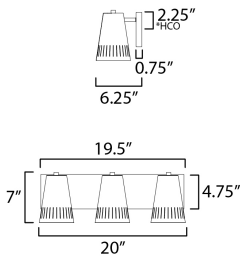

LAMPING

INPUT VOLTAGE : 120V
BULB : 3 x 60W Incandescent E26 Medium , 180W Total
BULB INCLUDED : (Not Included)
DIMMABLE : Y
LIGHTING_DIRECTION : Up&Down