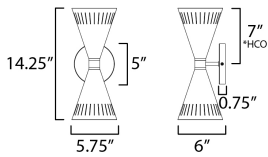

LAMPING

INPUT VOLTAGE : 120V
BULB : 2 x 60W Incandescent E26 Medium , 120W Total
BULB INCLUDED : (Not Included)
DIMMABLE :
LIGHTING_DIRECTION : Up&Down