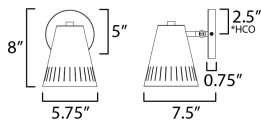

LAMPING

INPUT VOLTAGE : 120V
BULB : 1 x 60W Incandescent E26 Medium , 60W Total
BULB INCLUDED : (Not Included)
DIMMABLE :
LIGHTING_DIRECTION : Up&Down