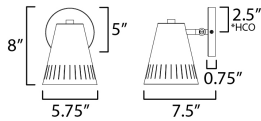

LAMPING

INPUT VOLTAGE : 120V
BULB : 1 x 60W Incandescent E26 Medium , 60W Total
BULB INCLUDED : (Not Included)
DIMMABLE :
LIGHTING_DIRECTION : Up&Down