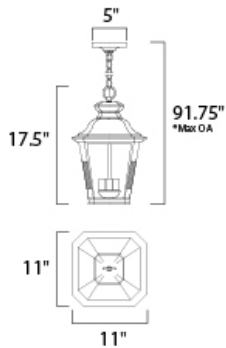

PRODUCT DESCRIPTION

Knoxville is an updated take on the traditional lantern style. Finished in Bronze and with the option of Clear or Frosted glass, our Incandescent version is sure to wow.

*max overall height of fixture

MEASUREMENTS

- DIMENSION : 11" L x 11" W x 17.5" H
- MAX OAH : 91.75" OAH
- CANOPY : 5" W x 1.25" H x 5" L
- HANGING WEIGHT : 7.7 lb

LAMPING

- INPUT VOLTAGE : 120V
- BULB : 3 x 40W Incandescent E12 Candelabra , 120W Total
- BULB INCLUDED : (Not Included)
- DIMMABLE : Yes

FINISHES OPTION

- Bronze (BZ)

GLASS

Clear CL

MATERIAL

Aluminum, Glass

RATINGS

cETLus
Damp Location

ADDITIONAL

OPERATING TEMPERATURE:
-20°C (-4°F), 40°C (104°F)

Always consult a qualified electrician before installing any lighting product.