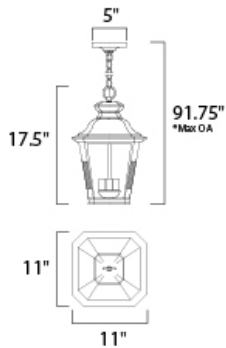

PRODUCT DESCRIPTION

Knoxville is an updated take on the traditional lantern style. Finished in Bronze and with the option of Clear or Frosted glass, our Incandescent version is sure to wow.

*max overall height of fixture

MEASUREMENTS

- DIMENSION : 11" L x 11" W x 17.5" H
- MAX OAH : 91.75" OAH
- CANOPY : 5" W x 1.25" H x 5" L
- HANGING WEIGHT : 7.7 lb

LAMPING

- INPUT VOLTAGE : 120V
- BULB : 3 x 40W Incandescent E12 Candelabra , 120W Total
- BULB INCLUDED : (Not Included)
- DIMMABLE : Yes