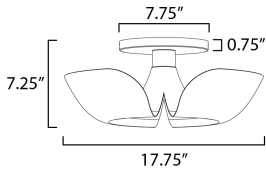

**MEASUREMENTS**

DIMENSION : 17.75" L x 17.75" W x 7.25" H  
 CANOPY : 7.75" W x 0.75" H x 7.75" L  
 HANGING WEIGHT : 4.18 lb

**LAMPING**

INPUT VOLTAGE : 120V  
 LUMENS : 320 Rated (260 Del.)  
 BULB : 1 x 4W LED E26 Medium , 4W Total  
 BULB INCLUDED : (Included)  
 DIMMABLE : Y  
 CRI : 90 CRI  
 COLOR\_TEMP : 3000K

**FINISHES OPTION**

-  Silver Gold / Satin Brass (SGSBR)
-  White/Satin Brass (WTSBR)

**MATERIAL**

Aluminum, Steel

**RATINGS**

ULDry Location

**ADDITIONAL**

RATED LIFE 25000 Hours  
 OPERATING TEMPERATURE:  
 -20°C (-4°F), 40°C (104°F)