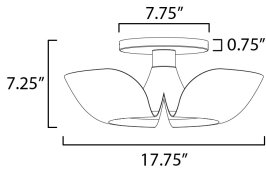

**MEASUREMENTS**

DIMENSION : 17.75" L x 17.75" W x 7.25" H  
 CANOPY : 7.75" W x 0.75" H x 7.75" L  
 HANGING WEIGHT : 4.18 lb

**LAMPING**

INPUT VOLTAGE : 120V  
 LUMENS : 320 Rated (260 Del.)  
 BULB : 1 x 4W LED E26 Medium , 4W Total  
 BULB INCLUDED : (Included)  
 DIMMABLE : Y  
 CRI : 90 CRI  
 COLOR\_TEMP : 3000K

**FINISHES OPTION**

- Silver Gold / Satin Brass (SGSBR)
- White/Satin Brass (WTSBR)

**MATERIAL**

Aluminum,Steel

**RATINGS**

ULDry Location

**ADDITIONAL**

RATED LIFE 25000 Hours  
 OPERATING TEMPERATURE:  
 -20°C (-4°F), 40°C (104°F)