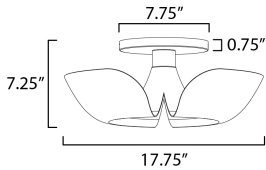

MEASUREMENTS

DIMENSION : 17.75" L x 17.75" W x 7.25" H
 CANOPY : 7.75" W x 0.75" H x 7.75" L
 HANGING WEIGHT : 4.18 lb

LAMPING

INPUT VOLTAGE : 120V
 LUMENS : 320 Rated (260 Del.)
 BULB : 1 x 4W LED E26 Medium , 4W Total
 BULB INCLUDED : (Included)
 DIMMABLE : Y
 CRI : 90 CRI
 COLOR_TEMP : 3000K

FINISHES OPTION

- Silver Gold / Satin Brass (SGSBR)
- White/Satin Brass (WTSBR)

MATERIAL

Aluminum,Steel

RATINGS

ULDry Location

ADDITIONAL

RATED LIFE 25000 Hours
 OPERATING TEMPERATURE:
 -20°C (-4°F), 40°C (104°F)