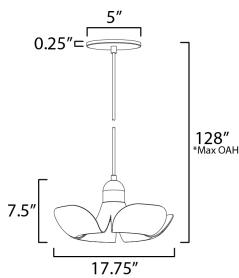

PRODUCT DESCRIPTION

Incurved metal petals of Storm Grey or White finish with Satin Brass caps make oversized biophilic light fixtures. Available as wall sconces or pendants, the various configurations provide playful forms both nostalgic or youthful. Pair with a white G25 lamp or reflector lamp to complete the look.

MEASUREMENTS

DIMENSION : 17.75" L x 17.75" W x 7.5" H
 MAX OAH : 128" OAH
 CANOPY : 5" W x 0.25" H x 5" L
 HANGING WEIGHT : 3.96 lb

LAMPING

INPUT VOLTAGE : 120V
 LUMENS : 320 Rated (260 Del.)
 BULB : 1 x 4W LED E26 Medium , 4W Total
 BULB INCLUDED : (Included)
 DIMMABLE : Y
 CRI : 90 CRI
 COLOR_TEMP : 3000K

*max overall height

FINISHES OPTION

-  Silver Gold / Satin Brass (SGSBR)
-  White/Satin Brass (WTSBR)

MATERIAL

Aluminum,Steel

RATINGS

ULDry Location

ADDITIONAL