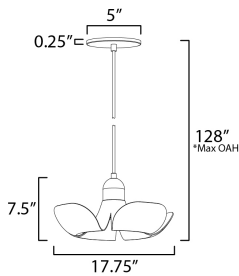

PRODUCT DESCRIPTION

Incurved metal petals of Storm Grey or White finish with Satin Brass caps make oversized biophilic light fixtures. Available as wall sconces or pendants, the various configurations provide playful forms both nostalgic or youthful. Pair with a white G25 lamp or reflector lamp to complete the look.

MEASUREMENTS

DIMENSION : 17.75" L x 17.75" W x 7.5" H
 MAX OAH : 128" OAH
 CANOPY : 5" W x 0.25" H x 5" L
 HANGING WEIGHT : 3.96 lb

LAMPING

INPUT VOLTAGE : 120V
 LUMENS : 320 Rated (260 Del.)
 BULB : 1 x 4W LED E26 Medium , 4W Total
 BULB INCLUDED : (Included)
 DIMMABLE : Y
 CRI : 90 CRI
 COLOR_TEMP : 3000K

*max overall height

FINISHES OPTION

-  Silver Gold / Satin Brass (SGSBR)
-  White/Satin Brass (WTSBR)

MATERIAL

Aluminum, Steel

RATINGS

ULDry Location

ADDITIONAL