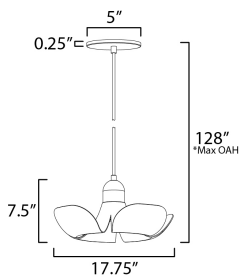

PRODUCT DESCRIPTION

Incurved metal petals of Storm Grey or White finish with Satin Brass caps make oversized biophilic light fixtures. Available as wall sconces or pendants, the various configurations provide playful forms both nostalgic or youthful. Pair with a white G25 lamp or reflector lamp to complete the look.

MEASUREMENTS

DIMENSION : 17.75" L x 17.75" W x 7.5" H
 MAX OAH : 128" OAH
 CANOPY : 5" W x 0.25" H x 5" L
 HANGING WEIGHT : 3.96 lb

LAMPING

INPUT VOLTAGE : 120V
 LUMENS : 320 Rated (260 Del.)
 BULB : 1 x 4W LED E26 Medium , 4W Total
 BULB INCLUDED : (Included)
 DIMMABLE : Y
 CRI : 90 CRI
 COLOR_TEMP : 3000K

*max overall height

FINISHES OPTION

-  Silver Gold / Satin Brass (SGSBR)
-  White/Satin Brass (WTSBR)

MATERIAL

Aluminum, Steel

RATINGS

ULDry Location

ADDITIONAL