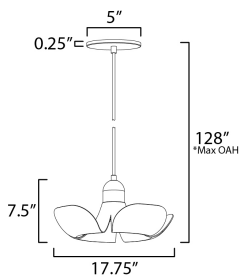

PRODUCT DESCRIPTION

Incurved metal petals of Storm Grey or White finish with Satin Brass caps make oversized biophilic light fixtures. Available as wall sconces or pendants, the various configurations provide playful forms both nostalgic or youthful. Pair with a white G25 lamp or reflector lamp to complete the look.

MEASUREMENTS

DIMENSION : 17.75" L x 17.75" W x 7.5" H
 MAX OAH : 128" OAH
 CANOPY : 5" W x 0.25" H x 5" L
 HANGING WEIGHT : 3.96 lb

LAMPING

INPUT VOLTAGE : 120V
 LUMENS : 320 Rated (260 Del.)
 BULB : 1 x 4W LED E26 Medium , 4W Total
 BULB INCLUDED : (Included)
 DIMMABLE : Y
 CRI : 90 CRI
 COLOR_TEMP : 3000K

*max overall height

FINISHES OPTION

- Silver Gold / Satin Brass (SGSBR)
- White/Satin Brass (WTSBR)

MATERIAL

Aluminum,Steel

RATINGS

ULDry Location

ADDITIONAL