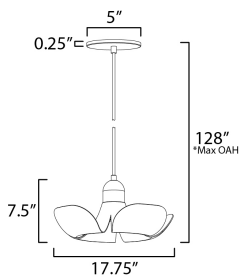

**PRODUCT DESCRIPTION**

Incurved metal petals of Storm Grey or White finish with Satin Brass caps make oversized biophilic light fixtures. Available as wall sconces or pendants, the various configurations provide playful forms both nostalgic or youthful. Pair with a white G25 lamp or reflector lamp to complete the look.

**MEASUREMENTS**

DIMENSION : 17.75" L x 17.75" W x 7.5" H  
 MAX OAH : 128" OAH  
 CANOPY : 5" W x 0.25" H x 5" L  
 HANGING WEIGHT : 3.96 lb

**LAMPING**

INPUT VOLTAGE : 120V  
 LUMENS : 320 Rated (260 Del.)  
 BULB : 1 x 4W LED E26 Medium , 4W Total  
 BULB INCLUDED : (Included)  
 DIMMABLE : Y  
 CRI : 90 CRI  
 COLOR\_TEMP : 3000K

\*max overall height

**FINISHES OPTION**

-  Silver Gold / Satin Brass (SGSBR)
-  White/Satin Brass (WTSBR)

**MATERIAL**

Aluminum, Steel

**RATINGS**

ULDry Location

**ADDITIONAL**