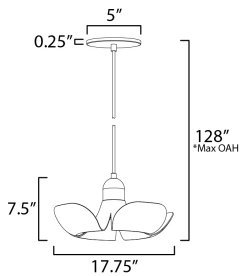

PRODUCT DESCRIPTION

Incurved metal petals of Storm Grey or White finish with Satin Brass caps make oversized biophilic light fixtures. Available as wall sconces or pendants, the various configurations provide playful forms both nostalgic or youthful. Pair with a white G25 lamp or reflector lamp to complete the look.

MEASUREMENTS

DIMENSION : 17.75" L x 17.75" W x 7.5" H
 MAX OAH : 128" OAH
 CANOPY : 5" W x 0.25" H x 5" L
 HANGING WEIGHT : 3.96 lb

LAMPING

INPUT VOLTAGE : 120V
 LUMENS : 320 Rated (260 Del.)
 BULB : 1 x 4W LED E26 Medium , 4W Total
 BULB INCLUDED : (Included)
 DIMMABLE : Y
 CRI : 90 CRI
 COLOR_TEMP : 3000K

*max overall height

FINISHES OPTION

-  Silver Gold / Satin Brass (SGSBR)
-  White/Satin Brass (WTSBR)

MATERIAL

Aluminum,Steel

RATINGS

ULDry Location

ADDITIONAL