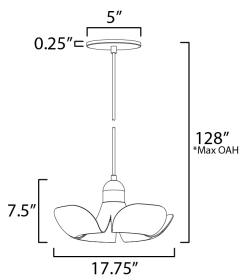

**PRODUCT DESCRIPTION**

Incurved metal petals of Storm Grey or White finish with Satin Brass caps make oversized biophilic light fixtures. Available as wall sconces or pendants, the various configurations provide playful forms both nostalgic or youthful. Pair with a white G25 lamp or reflector lamp to complete the look.

**MEASUREMENTS**

DIMENSION : 17.75" L x 17.75" W x 7.5" H  
 MAX OAH : 128" OAH  
 CANOPY : 5" W x 0.25" H x 5" L  
 HANGING WEIGHT : 3.96 lb

**LAMPING**

INPUT VOLTAGE : 120V  
 LUMENS : 320 Rated (260 Del.)  
 BULB : 1 x 4W LED E26 Medium , 4W Total  
 BULB INCLUDED : (Included)  
 DIMMABLE : Y  
 CRI : 90 CRI  
 COLOR\_TEMP : 3000K

\*max overall height

**FINISHES OPTION**

-  Silver Gold / Satin Brass (SGSBR)
-  White/Satin Brass (WTSBR)

**MATERIAL**

Aluminum,Steel

**RATINGS**

ULDry Location

**ADDITIONAL**