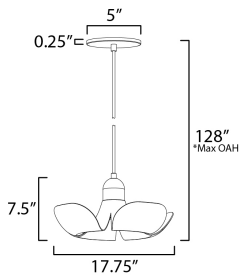

PRODUCT DESCRIPTION

Incurved metal petals of Storm Grey or White finish with Satin Brass caps make oversized biophilic light fixtures. Available as wall sconces or pendants, the various configurations provide playful forms both nostalgic or youthful. Pair with a white G25 lamp or reflector lamp to complete the look.

MEASUREMENTS

DIMENSION : 17.75" L x 17.75" W x 7.5" H
 MAX OAH : 128" OAH
 CANOPY : 5" W x 0.25" H x 5" L
 HANGING WEIGHT : 3.96 lb

LAMPING

INPUT VOLTAGE : 120V
 LUMENS : 320 Rated (260 Del.)
 BULB : 1 x 4W LED E26 Medium , 4W Total
 BULB INCLUDED : (Included)
 DIMMABLE : Y
 CRI : 90 CRI
 COLOR_TEMP : 3000K

*max overall height

FINISHES OPTION

-  Silver Gold / Satin Brass (SGSBR)
-  White/Satin Brass (WTSBR)

MATERIAL

Aluminum,Steel

RATINGS

ULDry Location

ADDITIONAL