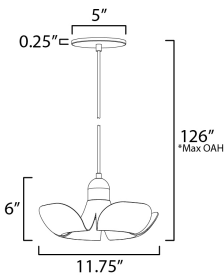

**PRODUCT DESCRIPTION**

Incurved metal petals of Storm Grey or White finish with Satin Brass caps make oversized biophilic light fixtures. Available as wall sconces or pendants, the various configurations provide playful forms both nostalgic or youthful. Pair with a white G25 lamp or reflector lamp to complete the look.

**MEASUREMENTS**

DIMENSION : 11.75" L x 11.75" W x 6" H  
 MAX OAH : 126" OAH  
 CANOPY : 5" W x 0.25" H x 5" L  
 HANGING WEIGHT : 1.65 lb

**LAMPING**

INPUT VOLTAGE : 120V  
 LUMENS : 320 Rated (260 Del.)  
 BULB : 1 x 4W LED E26 Medium , 4W Total  
 BULB INCLUDED : (Included)  
 DIMMABLE : Y  
 CRI : 90 CRI  
 COLOR\_TEMP : 3000K

\*max overall height

**FINISHES OPTION**

-  Silver Gold / Satin Brass (SGSBR)
-  White/Satin Brass (WTSBR)

**MATERIAL**

Aluminum, Steel

**RATINGS**

ULDry Location

**ADDITIONAL**