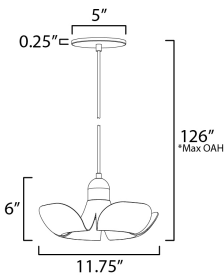

**PRODUCT DESCRIPTION**

Incurved metal petals of Storm Grey or White finish with Satin Brass caps make oversized biophilic light fixtures. Available as wall sconces or pendants, the various configurations provide playful forms both nostalgic or youthful. Pair with a white G25 lamp or reflector lamp to complete the look.

**MEASUREMENTS**

DIMENSION : 11.75" L x 11.75" W x 6" H  
 MAX OAH : 126" OAH  
 CANOPY : 5" W x 0.25" H x 5" L  
 HANGING WEIGHT : 1.65 lb

**LAMPING**

INPUT VOLTAGE : 120V  
 LUMENS : 320 Rated (260 Del.)  
 BULB : 1 x 4W LED E26 Medium , 4W Total  
 BULB INCLUDED : (Included)  
 DIMMABLE : Y  
 CRI : 90 CRI  
 COLOR\_TEMP : 3000K

\*max overall height

**FINISHES OPTION**

-  Silver Gold / Satin Brass (SGSBR)
-  White/Satin Brass (WTSBR)

**MATERIAL**

Aluminum,Steel

**RATINGS**

ULDry Location

**ADDITIONAL**