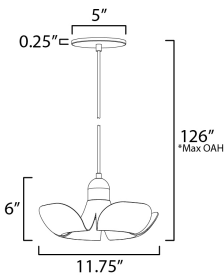

PRODUCT DESCRIPTION

Incurved metal petals of Storm Grey or White finish with Satin Brass caps make oversized biophilic light fixtures. Available as wall sconces or pendants, the various configurations provide playful forms both nostalgic or youthful. Pair with a white G25 lamp or reflector lamp to complete the look.

MEASUREMENTS

DIMENSION : 11.75" L x 11.75" W x 6" H
 MAX OAH : 126" OAH
 CANOPY : 5" W x 0.25" H x 5" L
 HANGING WEIGHT : 1.65 lb

LAMPING

INPUT VOLTAGE : 120V
 LUMENS : 320 Rated (260 Del.)
 BULB : 1 x 4W LED E26 Medium , 4W Total
 BULB INCLUDED : (Included)
 DIMMABLE : Y
 CRI : 90 CRI
 COLOR_TEMP : 3000K

*max overall height

FINISHES OPTION

-  Silver Gold / Satin Brass (SGSBR)
-  White/Satin Brass (WTSBR)

MATERIAL

Aluminum, Steel

RATINGS

ULDry Location

ADDITIONAL