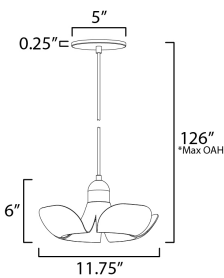

PRODUCT DESCRIPTION

Incurved metal petals of Storm Grey or White finish with Satin Brass caps make oversized biophilic light fixtures. Available as wall sconces or pendants, the various configurations provide playful forms both nostalgic or youthful. Pair with a white G25 lamp or reflector lamp to complete the look.

MEASUREMENTS

DIMENSION : 11.75" L x 11.75" W x 6" H
 MAX OAH : 126" OAH
 CANOPY : 5" W x 0.25" H x 5" L
 HANGING WEIGHT : 1.65 lb

LAMPING

INPUT VOLTAGE : 120V
 LUMENS : 320 Rated (260 Del.)
 BULB : 1 x 4W LED E26 Medium , 4W Total
 BULB INCLUDED : (Included)
 DIMMABLE : Y
 CRI : 90 CRI
 COLOR_TEMP : 3000K

*max overall height

FINISHES OPTION

-  Silver Gold / Satin Brass (SGSBR)
-  White/Satin Brass (WTSBR)

MATERIAL

Aluminum,Steel

RATINGS

ULDry Location

ADDITIONAL