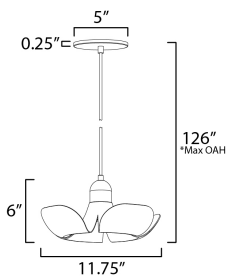

PRODUCT DESCRIPTION

Incurved metal petals of Storm Grey or White finish with Satin Brass caps make oversized biophilic light fixtures. Available as wall sconces or pendants, the various configurations provide playful forms both nostalgic or youthful. Pair with a white G25 lamp or reflector lamp to complete the look.

MEASUREMENTS

DIMENSION : 11.75" L x 11.75" W x 6" H
 MAX OAH : 126" OAH
 CANOPY : 5" W x 0.25" H x 5" L
 HANGING WEIGHT : 1.65 lb

LAMPING

INPUT VOLTAGE : 120V
 LUMENS : 320 Rated (260 Del.)
 BULB : 1 x 4W LED E26 Medium , 4W Total
 BULB INCLUDED : (Included)
 DIMMABLE : Y
 CRI : 90 CRI
 COLOR_TEMP : 3000K

*max overall height

FINISHES OPTION

-  Silver Gold / Satin Brass (SGSBR)
-  White/Satin Brass (WTSBR)

MATERIAL

Aluminum,Steel

RATINGS

ULDry Location

ADDITIONAL