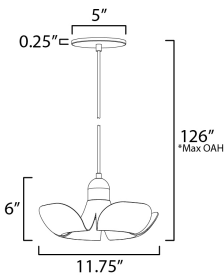

PRODUCT DESCRIPTION

Incurved metal petals of Storm Grey or White finish with Satin Brass caps make oversized biophilic light fixtures. Available as wall sconces or pendants, the various configurations provide playful forms both nostalgic or youthful. Pair with a white G25 lamp or reflector lamp to complete the look.

MEASUREMENTS

DIMENSION : 11.75" L x 11.75" W x 6" H
 MAX OAH : 126" OAH
 CANOPY : 5" W x 0.25" H x 5" L
 HANGING WEIGHT : 1.65 lb

LAMPING

INPUT VOLTAGE : 120V
 LUMENS : 320 Rated (260 Del.)
 BULB : 1 x 4W LED E26 Medium , 4W Total
 BULB INCLUDED : (Included)
 DIMMABLE : Y
 CRI : 90 CRI
 COLOR_TEMP : 3000K

*max overall height

FINISHES OPTION

-  Silver Gold / Satin Brass (SGSBR)
-  White/Satin Brass (WTSBR)

MATERIAL

Aluminum,Steel

RATINGS

ULDry Location

ADDITIONAL