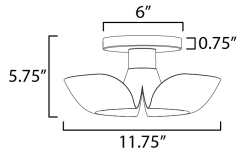

MEASUREMENTS

DIMENSION : 11.75" L x 11.75" W x 5.75" H
 CANOPY : 6" W x 0.75" H x 6" L
 HANGING WEIGHT : 1.76 lb

LAMPING

INPUT VOLTAGE : 120V
 LUMENS : 320 Rated (260 Del.)
 BULB : 1 x 4W LED E26 Medium , 4W Total
 BULB INCLUDED : (Included)
 DIMMABLE : Y
 CRI : 90 CRI
 COLOR_TEMP : 3000K

FINISHES OPTION

-  Silver Gold / Satin Brass (SGSBR)
-  White/Satin Brass (WTSBR)

MATERIAL

Aluminum, Steel

RATINGS

ULDry Location

ADDITIONAL

RATED LIFE 25000 Hours
 OPERATING TEMPERATURE:
 -20°C (-4°F), 40°C (104°F)