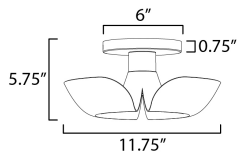

**MEASUREMENTS**

DIMENSION : 11.75" L x 11.75" W x 5.75" H  
 CANOPY : 6" W x 0.75" H x 6" L  
 HANGING WEIGHT : 1.76 lb

**LAMPING**

INPUT VOLTAGE : 120V  
 LUMENS : 320 Rated (260 Del.)  
 BULB : 1 x 4W LED E26 Medium , 4W Total  
 BULB INCLUDED : (Included)  
 DIMMABLE : Y  
 CRI : 90 CRI  
 COLOR\_TEMP : 3000K