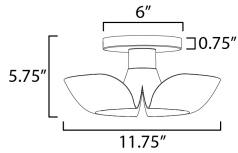

**MEASUREMENTS**

DIMENSION : 11.75" L x 11.75" W x 5.75" H  
 CANOPY : 6" W x 0.75" H x 6" L  
 HANGING WEIGHT : 1.76 lb

**LAMPING**

INPUT VOLTAGE : 120V  
 LUMENS : 320 Rated (260 Del.)  
 BULB : 1 x 4W LED E26 Medium , 4W Total  
 BULB INCLUDED : (Included)  
 DIMMABLE : Y  
 CRI : 90 CRI  
 COLOR\_TEMP : 3000K