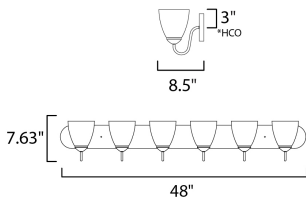

LAMPING

INPUT VOLTAGE : 120V
BULB : 6 x 60W Incandescent E26 Medium , 360W Total
BULB INCLUDED : (Not Included)
DIMMABLE : Y
LIGHTING_DIRECTION : Up/Down