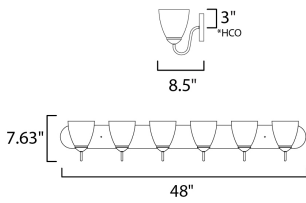

PRODUCT DESCRIPTION

This transitional design works in any style home. Full length oval backplates support simple bell-shaped, Frosted glass shades. Available in Satin Nickel, Matte Black, and Polished Chrome.