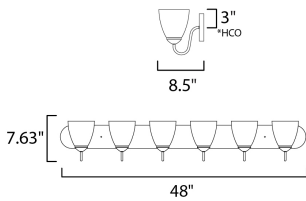

LAMPING

INPUT VOLTAGE : 120V
BULB : 6 x 60W Incandescent E26 Medium , 360W Total
BULB INCLUDED : (Not Included)
DIMMABLE : Triac or ELV
LIGHTING_DIRECTION : Up/Down