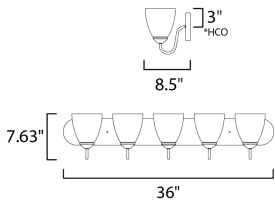

PRODUCT DESCRIPTION

This transitional design works in any style home. Full length oval backplates support simple bell-shaped, Frosted glass shades. Available in Satin Nickel, Matte Black, and Polished Chrome.