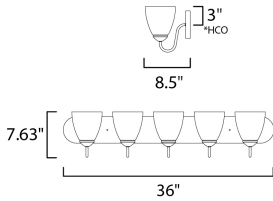

LAMPING

INPUT VOLTAGE : 120V
BULB : 5 x 60W Incandescent E26 Medium , 300W Total
BULB INCLUDED : (Not Included)
DIMMABLE : Y
LIGHTING_DIRECTION : Up/Down