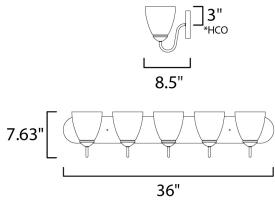

LAMPING

INPUT VOLTAGE : 120V
BULB : 5 x 60W Incandescent E26 Medium , 300W Total
BULB INCLUDED : (Not Included)
DIMMABLE : Triac or ELV
LIGHTING_DIRECTION : Up/Down