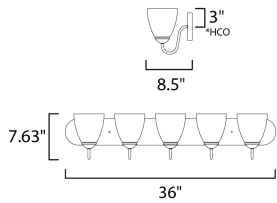

PRODUCT DESCRIPTION

This transitional design works in any style home. Full length oval backplates support simple bell-shaped, Frosted glass shades. Available in Satin Nickel, Matte Black, and Polished Chrome.