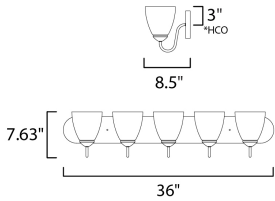

LAMPING

INPUT VOLTAGE : 120V
BULB : 5 x 60W Incandescent E26 Medium , 300W Total
BULB INCLUDED : (Not Included)
DIMMABLE : Y
LIGHTING_DIRECTION : Up/Down