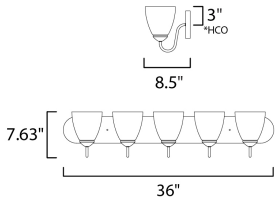

PRODUCT DESCRIPTION

This transitional design works in any style home. Full length oval backplates support simple bell-shaped, Frosted glass shades. Available in Satin Nickel, Matte Black, and Polished Chrome.