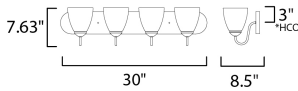

LAMPING

INPUT VOLTAGE : 120V
BULB : 4 x 60W Incandescent E26 Medium , 240W Total
BULB INCLUDED : (Not Included)
DIMMABLE : Y
LIGHTING_DIRECTION : Up/Down