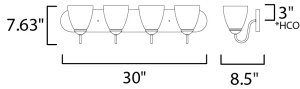

PRODUCT DESCRIPTION

This transitional design works in any style home. Full length oval backplates support simple bell-shaped, Frosted glass shades. Available in Satin Nickel, Matte Black, and Polished Chrome.