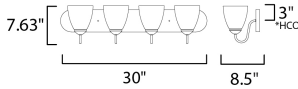

PRODUCT DESCRIPTION

This transitional design works in any style home. Full length oval backplates support simple bell-shaped, Frosted glass shades. Available in Satin Nickel, Matte Black, and Polished Chrome.