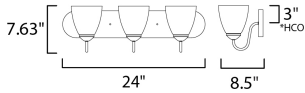

LAMPING

INPUT VOLTAGE : 120V
BULB : 3 x 60W Incandescent E26 Medium , 180W Total
BULB INCLUDED : (Not Included)
DIMMABLE : Triac or ELV
LIGHTING_DIRECTION : Up/Down