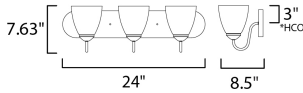

LAMPING

INPUT VOLTAGE : 120V
BULB : 3 x 60W Incandescent E26 Medium , 180W Total
BULB INCLUDED : (Not Included)
DIMMABLE : Triac or ELV
LIGHTING_DIRECTION : Up/Down