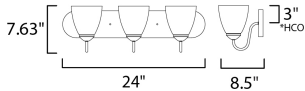

LAMPING

INPUT VOLTAGE : 120V
BULB : 3 x 60W Incandescent E26 Medium , 180W Total
BULB INCLUDED : (Not Included)
DIMMABLE : Y
LIGHTING_DIRECTION : Up/Down