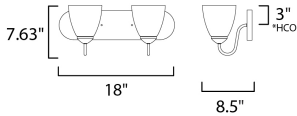

LAMPING

INPUT VOLTAGE : 120V
BULB : 2 x 60W Incandescent E26 Medium , 120W Total
BULB INCLUDED : (Not Included)
DIMMABLE : Y
LIGHTING_DIRECTION : Up/Down