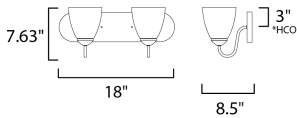

LAMPING

INPUT VOLTAGE : 120V
BULB : 2 x 60W Incandescent E26 Medium , 120W Total
BULB INCLUDED : (Not Included)
DIMMABLE : Triac or ELV
LIGHTING_DIRECTION : Up/Down