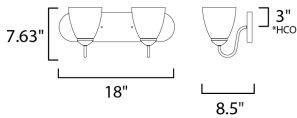

LAMPING

INPUT VOLTAGE : 120V
BULB : 2 x 60W Incandescent E26 Medium , 120W Total
BULB INCLUDED : (Not Included)
DIMMABLE : Y
LIGHTING_DIRECTION : Up/Down