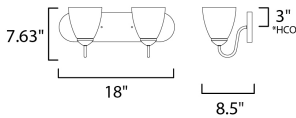

LAMPING

INPUT VOLTAGE : 120V
BULB : 2 x 60W Incandescent E26 Medium , 120W Total
BULB INCLUDED : (Not Included)
DIMMABLE : Y
LIGHTING_DIRECTION : Up/Down