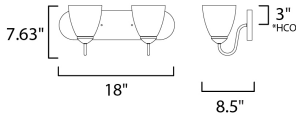

LAMPING

INPUT VOLTAGE : 120V
BULB : 2 x 60W Incandescent E26 Medium , 120W Total
BULB INCLUDED : (Not Included)
DIMMABLE : Triac or ELV
LIGHTING_DIRECTION : Up/Down