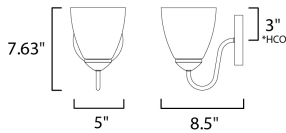

PRODUCT DESCRIPTION

This transitional design works in any style home. Full length oval backplates support simple bell-shaped, Frosted glass shades. Available in Satin Nickel, Matte Black, and Polished Chrome.