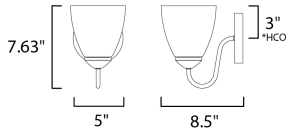

PRODUCT DESCRIPTION

This transitional design works in any style home. Full length oval backplates support simple bell-shaped, Frosted glass shades. Available in Satin Nickel, Matte Black, and Polished Chrome.