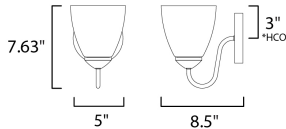

LAMPING

INPUT VOLTAGE : 120V
BULB : 1 x 60W Incandescent E26 Medium , 60W Total
BULB INCLUDED : (Not Included)
DIMMABLE : Y
LIGHTING_DIRECTION : Up/Down