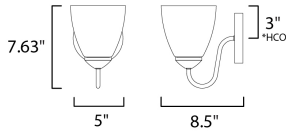

LAMPING

INPUT VOLTAGE : 120V
BULB : 1 x 60W Incandescent E26 Medium , 60W Total
BULB INCLUDED : (Not Included)
DIMMABLE : Triac or ELV
LIGHTING_DIRECTION : Up/Down