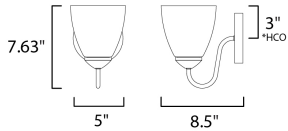

PRODUCT DESCRIPTION

This transitional design works in any style home. Full length oval backplates support simple bell-shaped, Frosted glass shades. Available in Satin Nickel, Matte Black, and Polished Chrome.