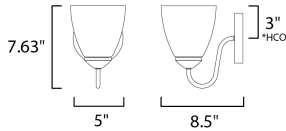

PRODUCT DESCRIPTION

This transitional design works in any style home. Full length oval backplates support simple bell-shaped, Frosted glass shades. Available in Satin Nickel, Matte Black, and Polished Chrome.