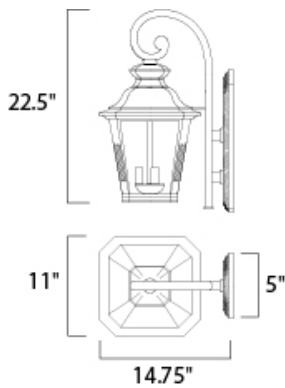

PRODUCT DESCRIPTION

Knoxville is an updated take on the traditional lantern style. Finished in Bronze and with the option of Clear or Frosted glass, our Incandescent version is sure to wow.

MEASUREMENTS

DIMENSION : 11" W x 22.5" H x 14.75" Ext
BACK PLATE : 7.25" W x 15.75" H x 12.25" HCO
HANGING WEIGHT : 9.7 lb

LAMPING

INPUT VOLTAGE : 120V
BULB : 3 x 40W Incandescent E12 Candelabra , 120W Total
BULB INCLUDED : (Not Included)
DIMMABLE : Yes

FINISHES OPTION

Bronze (BZ)

GLASS

Clear CL

MATERIAL

Aluminum, Glass

RATINGS

cETLus
Wet Location

ADDITIONAL

OPERATING TEMPERATURE:
-20°C (-4°F), 40°C (104°F)

Always consult a qualified electrician before installing any lighting product.