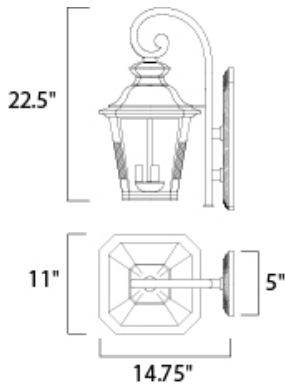

PRODUCT DESCRIPTION

Knoxville is an updated take on the traditional lantern style. Finished in Bronze and with the option of Clear or Frosted glass, our Incandescent version is sure to wow.

MEASUREMENTS

DIMENSION : 11" W x 22.5" H x 14.75" Ext
BACK PLATE : 7.25" W x 15.75" H x 12.25" HCO
HANGING WEIGHT : 9.7 lb

LAMPING

INPUT VOLTAGE : 120V
BULB : 3 x 40W Incandescent E12 Candelabra , 120W Total
BULB INCLUDED : (Not Included)
DIMMABLE : Yes

FINISHES OPTION

Bronze (BZ)

GLASS

Clear CL

MATERIAL

Aluminum, Glass

RATINGS

cETLus
Wet Location

ADDITIONAL

OPERATING TEMPERATURE:
-20°C (-4°F), 40°C (104°F)

Always consult a qualified electrician before installing any lighting product.