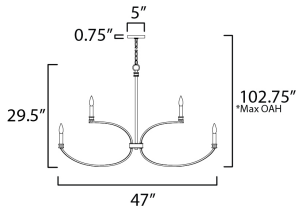

MEASUREMENTS

DIMENSION : 48" W x 24" H
 MAX OAH :
 CANOPY : 5" W x 0.75" H x 5" L
 HANGING WEIGHT : 9.26 lb

LAMPING

INPUT VOLTAGE : 120V
 BULB : 8 x 60W Incandescent E12 Candelabra , 480W Total
 BULB INCLUDED : (Not Included)

*max overall height

FINISHES OPTION

-  Black / Antique Brass (BKAB)
-  Weathered White/Gold Leaf (WWTGL)

MATERIAL

Steel

RATINGS

cULus
 Dry Location

ADDITIONAL