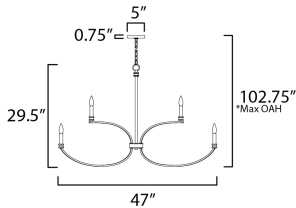

MEASUREMENTS

DIMENSION : 48" W x 24" H
 MAX OAH :
 CANOPY : 5" W x 0.75" H x 5" L
 HANGING WEIGHT : 9.26 lb

LAMPING

INPUT VOLTAGE : 120V
 BULB : 8 x 60W Incandescent E12 Candelabra , 480W Total
 BULB INCLUDED : (Not Included)

*max overall height

FINISHES OPTION

-  Black / Antique Brass (BKAB)
-  Weathered White/Gold Leaf (WWTGL)

MATERIAL

Steel

RATINGS

cULus
 Dry Location

ADDITIONAL