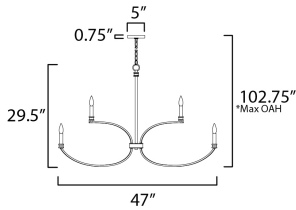

MEASUREMENTS

DIMENSION : 48" W x 24" H
 MAX OAH :
 CANOPY : 5" W x 0.75" H x 5" L
 HANGING WEIGHT : 9.26 lb

LAMPING

INPUT VOLTAGE : 120V
 BULB : 8 x 60W Incandescent E12 Candelabra , 480W Total
 BULB INCLUDED : (Not Included)

*max overall height

FINISHES OPTION

- Black / Antique Brass (BKAB)
- Weathered White/Gold Leaf (WWTGL)

MATERIAL

Steel

RATINGS

cULus
 Dry Location

ADDITIONAL