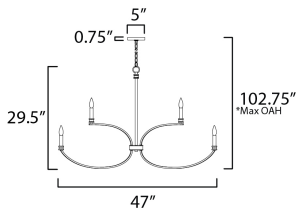

MEASUREMENTS

DIMENSION : 48" W x 24" H
 MAX OAH :
 CANOPY : 5" W x 0.75" H x 5" L
 HANGING WEIGHT : 9.26 lb

LAMPING

INPUT VOLTAGE : 120V
 BULB : 8 x 60W Incandescent E12 Candelabra , 480W Total
 BULB INCLUDED : (Not Included)