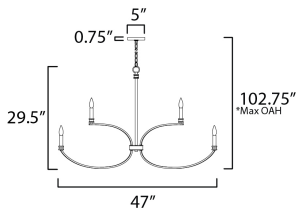

**MEASUREMENTS**

DIMENSION : 48" W x 24" H  
 MAX OAH :  
 CANOPY : 5" W x 0.75" H x 5" L  
 HANGING WEIGHT : 9.26 lb

**LAMPING**

INPUT VOLTAGE : 120V  
 BULB : 8 x 60W Incandescent E12 Candelabra , 480W Total  
 BULB INCLUDED : (Not Included)