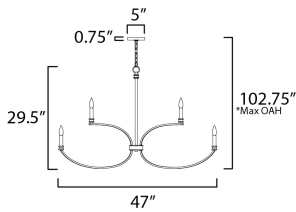

MEASUREMENTS

DIMENSION : 48" W x 24" H
 MAX OAH :
 CANOPY : 5" W x 0.75" H x 5" L
 HANGING WEIGHT : 9.26 lb

LAMPING

INPUT VOLTAGE : 120V
 BULB : 8 x 60W Incandescent E12 Candelabra , 480W Total
 BULB INCLUDED : (Not Included)

*max overall height

FINISHES OPTION

-  Black / Antique Brass (BKAB)
-  Weathered White/Gold Leaf (WWTGL)

MATERIAL

Steel

RATINGS

cULus
 Dry Location

ADDITIONAL