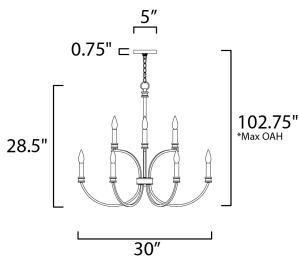

*max overall height

MEASUREMENTS

DIMENSION : 30" W x 28.25" H
 CANOPY : 5" W x 0.75" H
 HANGING WEIGHT : 9.26 lb

LAMPING

INPUT VOLTAGE : 120V
 BULB : 9 x 60W Incandescent E12 Candelabra , 60W Total
 BULB INCLUDED : (Not Included)
 DIMMABLE : Y