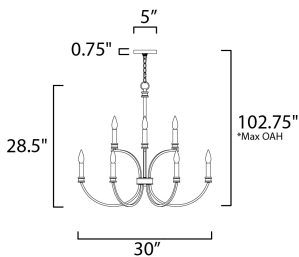

\*max overall height

**MEASUREMENTS**

DIMENSION : 30" W x 28.25" H  
 CANOPY : 5" W x 0.75" H  
 HANGING WEIGHT : 9.26 lb

**LAMPING**

INPUT VOLTAGE : 120V  
 BULB : 9 x 60W Incandescent E12 Candelabra , 60W Total  
 BULB INCLUDED : (Not Included)  
 DIMMABLE : Y