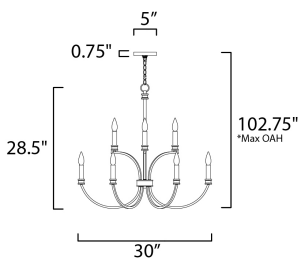

*max overall height

MEASUREMENTS

DIMENSION : 30" W x 28.25" H
 CANOPY : 5" W x 0.75" H
 HANGING WEIGHT : 9.26 lb

LAMPING

INPUT VOLTAGE : 120V
 BULB : 9 x 60W Incandescent E12 Candelabra , 60W Total
 BULB INCLUDED : (Not Included)
 DIMMABLE : Y