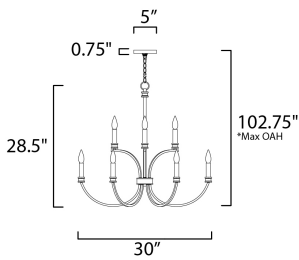

*max overall height

MEASUREMENTS

DIMENSION : 30" W x 28.25" H
 CANOPY : 5" W x 0.75" H
 HANGING WEIGHT : 9.26 lb

LAMPING

INPUT VOLTAGE : 120V
 BULB : 9 x 60W Incandescent E12 Candelabra , 60W Total
 BULB INCLUDED : (Not Included)
 DIMMABLE : Y