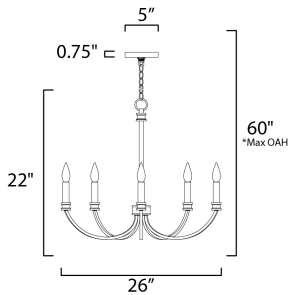

\*max overall height

**MEASUREMENTS**

DIMENSION : 26" W x 22" H  
 CANOPY : 5" W x 0.75" H  
 HANGING WEIGHT : 4.41 lb

**LAMPING**

INPUT VOLTAGE : 120V  
 BULB : 5 x 60W Incandescent E12 Candelabra , 60W Total  
 BULB INCLUDED : (Not Included)  
 DIMMABLE : Y