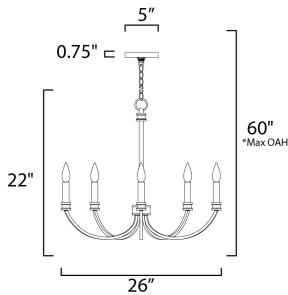

*max overall height

MEASUREMENTS

DIMENSION : 26" W x 22" H
 CANOPY : 5" W x 0.75" H
 HANGING WEIGHT : 4.41 lb

LAMPING

INPUT VOLTAGE : 120V
 BULB : 5 x 60W Incandescent E12 Candelabra , 60W Total
 BULB INCLUDED : (Not Included)
 DIMMABLE : Y