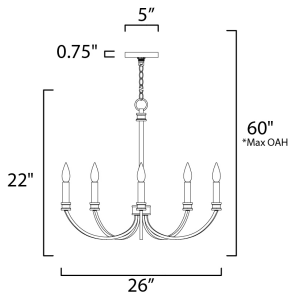

MEASUREMENTS

DIMENSION : 26" W x 22" H
 MAX OAH : 60" OAH
 CANOPY : 5" W x 0.75" H x 5" L
 HANGING WEIGHT : 4.41 lb

LAMPING

INPUT VOLTAGE : 120V
 BULB : 5 x 60W Incandescent E12 Candelabra , 300W Total
 BULB INCLUDED : (Not Included)
 DIMMABLE : Yes

*max overall height

FINISHES OPTION

- Black / Antique Brass (BKAB)
- Weathered White/Gold Leaf (WWTGL)

MATERIAL

Steel

RATINGS

cULus
 Dry Location

ADDITIONAL