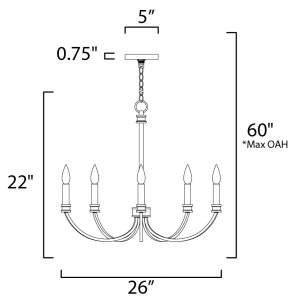

FINISHES OPTION

-  Black / Antique Brass (BKAB)
-  Weathered White/Gold Leaf (WWTGL)

MATERIAL

Steel

RATINGS

cULus
Dry Location

ADDITIONAL

OPERATING TEMPERATURE:
-20°C (-4°F), 40°C (104°F)

*max overall height

MEASUREMENTS

- DIMENSION : 26" W x 22" H
- MAX OAH : 60" OAH
- CANOPY : 5" W x 0.75" H x 5" L
- HANGING WEIGHT : 4.41 lb

LAMPING

- INPUT VOLTAGE : 120V
- BULB : 5 x 60W Incandescent E12 Candelabra , 300W Total
- BULB INCLUDED : (Not Included)
- DIMMABLE : Yes