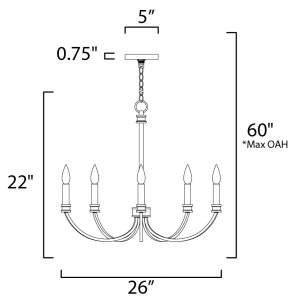

**FINISHES OPTION**

-  Black / Antique Brass (BKAB)
-  Weathered White/Gold Leaf (WWTGL)

**MATERIAL**

Steel

**RATINGS**

cULus  
Dry Location

**ADDITIONAL**

OPERATING TEMPERATURE:  
-20°C (-4°F), 40°C (104°F)

\*max overall height

**MEASUREMENTS**

- DIMENSION : 26" W x 22" H
- MAX OAH : 60" OAH
- CANOPY : 5" W x 0.75" H x 5" L
- HANGING WEIGHT : 4.41 lb

**LAMPING**

- INPUT VOLTAGE : 120V
- BULB : 5 x 60W Incandescent E12 Candelabra , 300W Total
- BULB INCLUDED : (Not Included)
- DIMMABLE : Yes