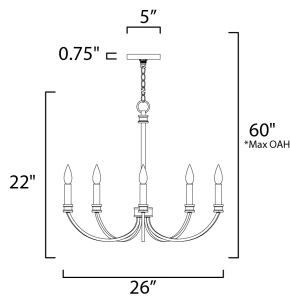

FINISHES OPTION

-  Black / Antique Brass (BKAB)
-  Weathered White/Gold Leaf (WWTGL)

MATERIAL

Steel

RATINGS

cULus
Dry Location

ADDITIONAL

OPERATING TEMPERATURE:
-20°C (-4°F), 40°C (104°F)

*max overall height

MEASUREMENTS

- DIMENSION : 26" W x 22" H
- MAX OAH : 60" OAH
- CANOPY : 5" W x 0.75" H x 5" L
- HANGING WEIGHT : 4.41 lb

LAMPING

- INPUT VOLTAGE : 120V
- BULB : 5 x 60W Incandescent E12 Candelabra , 300W Total
- BULB INCLUDED : (Not Included)
- DIMMABLE : Yes