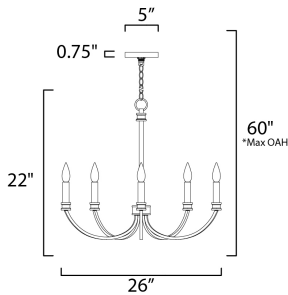

MEASUREMENTS

DIMENSION : 26" W x 22" H
 MAX OAH : 60" OAH
 CANOPY : 5" W x 0.75" H x 5" L
 HANGING WEIGHT : 4.41 lb

LAMPING

INPUT VOLTAGE : 120V
 BULB : 5 x 60W Incandescent E12 Candelabra , 300W Total
 BULB INCLUDED : (Not Included)
 DIMMABLE : Yes

*max overall height

FINISHES OPTION

-  Black / Antique Brass (BKAB)
-  Weathered White/Gold Leaf (WWTGL)

MATERIAL

Steel

RATINGS

cULus
 Dry Location

ADDITIONAL