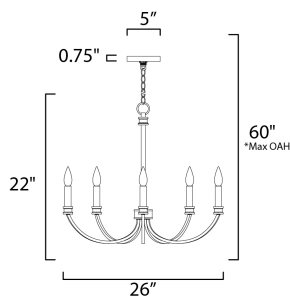

FINISHES OPTION

-  Black / Antique Brass (BKAB)
-  Weathered White/Gold Leaf (WWTGL)

MATERIAL

Steel

RATINGS

cULus
Dry Location

ADDITIONAL

OPERATING TEMPERATURE:
-20°C (-4°F), 40°C (104°F)

*max overall height

MEASUREMENTS

- DIMENSION : 26" W x 22" H
- MAX OAH : 60" OAH
- CANOPY : 5" W x 0.75" H x 5" L
- HANGING WEIGHT : 4.41 lb

LAMPING

- INPUT VOLTAGE : 120V
- BULB : 5 x 60W Incandescent E12 Candelabra , 300W Total
- BULB INCLUDED : (Not Included)
- DIMMABLE : Yes