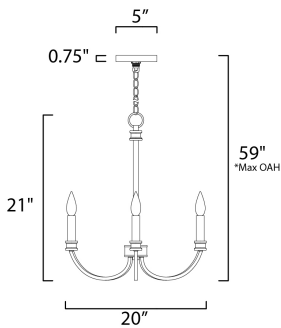

FINISHES OPTION

-  Black / Antique Brass (BKAB)
-  Weathered White/Gold Leaf (WWTGL)

MATERIAL

Steel

RATINGS

cETLus
Dry Location

ADDITIONAL

OPERATING TEMPERATURE:
-20°C (-4°F), 40°C (104°F)

MEASUREMENTS

- DIMENSION : 20" W x 21" H
- MAX OAH : 59" OAH
- CANOPY : 5" W x 0.75" H
- HANGING WEIGHT : 3.15 lb

LAMPING

- INPUT VOLTAGE : 120V
- BULB : 3 x 60W Incandescent E12 Candelabra , 60W Total
- BULB INCLUDED : (Not Included)
- DIMMABLE : Y