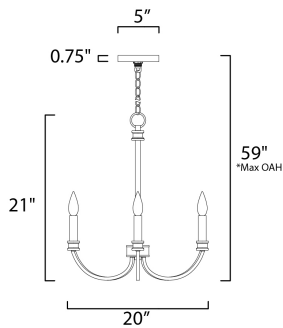

**FINISHES OPTION**

-  Black / Antique Brass (BKAB)
-  Weathered White/Gold Leaf (WWTGL)

**MATERIAL**

Steel

**RATINGS**

cETLus  
Dry Location

**ADDITIONAL**

OPERATING TEMPERATURE:  
-20°C (-4°F), 40°C (104°F)

**MEASUREMENTS**

- DIMENSION : 20" W x 21" H
- MAX OAH : 59" OAH
- CANOPY : 5" W x 0.75" H
- HANGING WEIGHT : 3.15 lb

**LAMPING**

- INPUT VOLTAGE : 120V
- BULB : 3 x 60W Incandescent E12 Candelabra , 60W Total
- BULB INCLUDED : (Not Included)
- DIMMABLE : Y