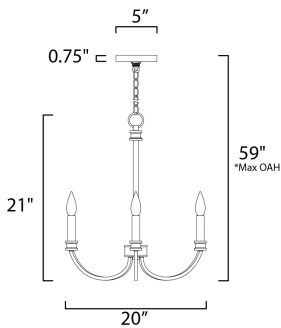

**FINISHES OPTION**

-  Black / Antique Brass (BKAB)
-  Weathered White/Gold Leaf (WWTGL)

**MATERIAL**

Steel

**RATINGS**

cULus  
Dry Location

**ADDITIONAL**

RATED LIFE 2500 Hours  
OPERATING TEMPERATURE:  
-20°C (-4°F), 40°C (104°F)

**MEASUREMENTS**

- DIMENSION : 20" W x 21" H
- MAX OAH : 59" OAH
- CANOPY : 5" W x 0.75" H x 5" L
- HANGING WEIGHT : 3.15 lb

**LAMPING**

- INPUT VOLTAGE : 120V
- BULB : 3 x 60W Incandescent E12 Candelabra , 180W Total
- BULB INCLUDED : (Not Included)
- DIMMABLE : Yes