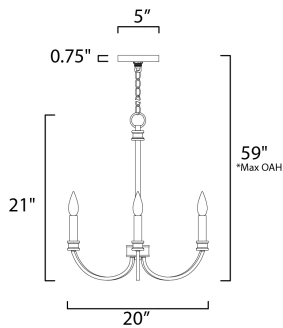

FINISHES OPTION

-  Black / Antique Brass (BKAB)
-  Weathered White/Gold Leaf (WWTGL)

MATERIAL

Steel

RATINGS

cULus
Dry Location

ADDITIONAL

RATED LIFE 2500 Hours
OPERATING TEMPERATURE:
-20°C (-4°F), 40°C (104°F)

MEASUREMENTS

- DIMENSION : 20" W x 21" H
- MAX OAH : 59" OAH
- CANOPY : 5" W x 0.75" H x 5" L
- HANGING WEIGHT : 3.15 lb

LAMPING

- INPUT VOLTAGE : 120V
- BULB : 3 x 60W Incandescent E12 Candelabra , 180W Total
- BULB INCLUDED : (Not Included)
- DIMMABLE : Yes