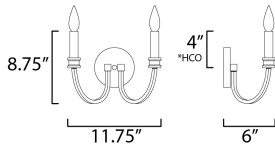

LAMPING

INPUT VOLTAGE : 120V
BULB : 2 x 60W Incandescent E12 Candelabra , 60W Total
BULB INCLUDED : (Not Included)
DIMMABLE : Y