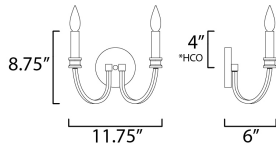

LAMPING

INPUT VOLTAGE : 120V
BULB : 2 x 60W Incandescent E12 Candelabra , 120W Total
BULB INCLUDED : (Not Included)
DIMMABLE : Yes
LIGHTING_DIRECTION : Up