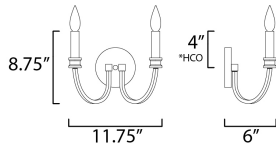

LAMPING

INPUT VOLTAGE : 120V
BULB : 2 x 60W Incandescent E12 Candelabra , 120W Total
BULB INCLUDED : (Not Included)
DIMMABLE : Yes
LIGHTING_DIRECTION : Up