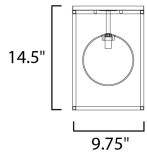

**MEASUREMENTS**

DIMENSION : 9.75" L x 9.75" W x 14.5" H  
 CANOPY : 9.75" W x 0.5" H x 9.75" L  
 HANGING WEIGHT : 4.89 lb

**LAMPING**

INPUT VOLTAGE : 120V  
 LUMENS : 500 Rated (450 Del.)  
 BULB : 1 x 4W LED G9 , 4W Total  
 BULB INCLUDED : (Included)  
 DIMMABLE : Triac CL  
 COLOR\_TEMP : 3000K