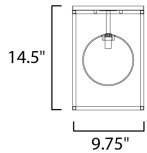

MEASUREMENTS

DIMENSION : 9.75" L x 9.75" W x 14.5" H
 CANOPY : 9.75" W x 0.5" H x 9.75" L
 HANGING WEIGHT : 4.89 lb

LAMPING

INPUT VOLTAGE : 120V
 LUMENS : 500 Rated (450 Del.)
 BULB : 1 x 4W LED G9 , 4W Total
 BULB INCLUDED : (Included)
 DIMMABLE : Triac CL
 COLOR_TEMP : 3000K