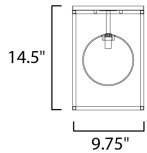

**MEASUREMENTS**

DIMENSION : 9.75" L x 9.75" W x 14.5" H  
 CANOPY : 9.75" W x 0.5" H x 9.75" L  
 HANGING WEIGHT : 4.89 lb

**LAMPING**

INPUT VOLTAGE : 120V  
 LUMENS : 500 Rated (450 Del.)  
 BULB : 1 x 4W LED G9 , 4W Total  
 BULB INCLUDED : (Included)  
 DIMMABLE : Triac CL  
 COLOR\_TEMP : 3000K