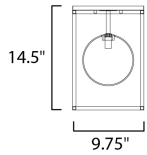

MEASUREMENTS

DIMENSION : 9.75" L x 9.75" W x 14.5" H
 CANOPY : 9.75" W x 0.5" H x 9.75" L
 HANGING WEIGHT : 4.89 lb

LAMPING

INPUT VOLTAGE : 120V
 LUMENS : 500 Rated (450 Del.)
 BULB : 1 x 4W LED G9 , 4W Total
 BULB INCLUDED : (Included)
 DIMMABLE : Triac CL
 COLOR_TEMP : 3000K