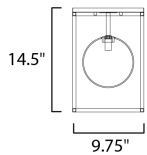

MEASUREMENTS

DIMENSION : 9.75" L x 9.75" W x 14.5" H
 CANOPY : 9.75" W x 0.5" H x 9.75" L
 HANGING WEIGHT : 4.89 lb

LAMPING

INPUT VOLTAGE : 120V
 LUMENS : 500 Rated (450 Del.)
 BULB : 1 x 4W LED G9 , 4W Total
 BULB INCLUDED : (Included)
 DIMMABLE : Triac CL
 COLOR_TEMP : 3000K