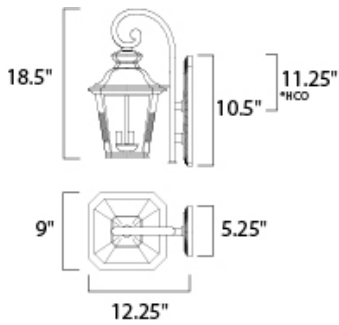

PRODUCT DESCRIPTION

Knoxville is an updated take on the traditional lantern style. Finished in Bronze and with the option of Clear or Frosted glass, our Incandescent version is sure to wow.

MEASUREMENTS

DIMENSION : 9" W x 18.5" H x 12.25" Ext
BACK PLATE : 5.25" W x 10.5" H x 11.25" HCO
HANGING WEIGHT : 5.9 lb

LAMPING

INPUT VOLTAGE : 120V
BULB : 3 x 40W Incandescent E12 Candelabra , 120W Total
BULB INCLUDED : (Not Included)
DIMMABLE : Yes

FINISHES OPTION

Bronze (BZ)

GLASS

Clear CL

MATERIAL

Aluminum, Glass

RATINGS

cETLus
Wet Location

ADDITIONAL

OPERATING TEMPERATURE:
-20°C (-4°F), 40°C (104°F)

Always consult a qualified electrician before installing any lighting product.