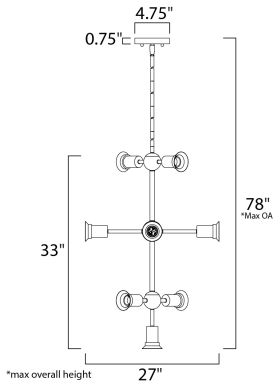

MEASUREMENTS

DIMENSION : 27" W x 33" H
 MAX OAH : 78" OAH
 CANOPY : 4.75" W x 0.75" H
 HANGING WEIGHT : 6.91 lb

LAMPING

INPUT VOLTAGE : 120V
 LUMENS : 1,485 Rated
 BULB : 9 x 3.5W LED E26 Medium G40 , 32W Total
 BULB INCLUDED : (Included)
 DIMMABLE : Yes
 COLOR_TEMP : 2200K