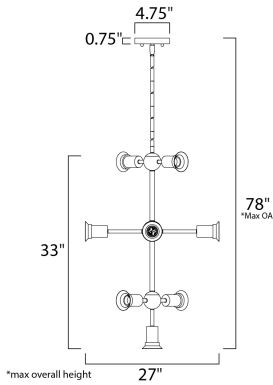

MEASUREMENTS

- DIMENSION : 27" W x 33" H
- MAX OAH : 78" OAH
- CANOPY : 4.75" W x 0.75" H
- HANGING WEIGHT : 6.73 lb

LAMPING

- INPUT VOLTAGE : 120V
- LUMENS : 1,485 Rated
- BULB : 9 x 3.5W LED E26 Medium G40 , 32W Total
- BULB INCLUDED : (Included)
- DIMMABLE : Yes
- COLOR_TEMP : 2200K